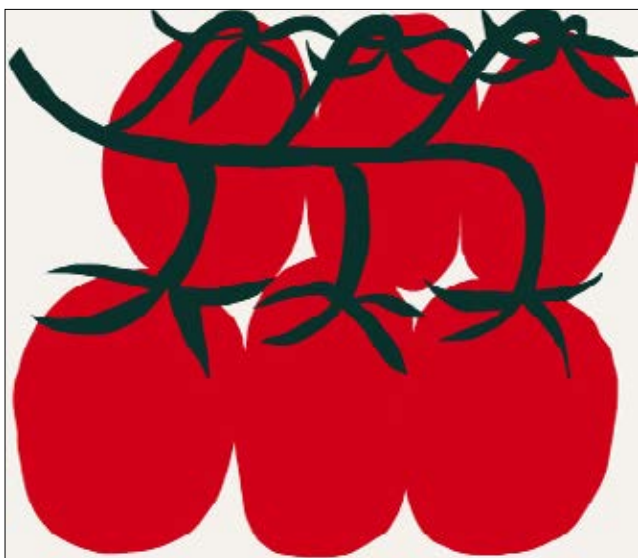

420 eur

OLIVE VERDI

Big size open edition giclée print on hahnemühle matt fibre 200gsm. Made in Finland.

year: 2018

size: 120cm x 120cm

medium: giclée print on hahnemühle matt fibre 200gsm
open edition

420 eur

WOODEN FRAMES

Oak frames designed for Portraits of Plants series.
Handmade in Finland.

size: 100,5cm x 2,5cm x 2,5cm

material: Oak

Magnetic closure.

Two metallic hooks for installation.

120 eur

contact: