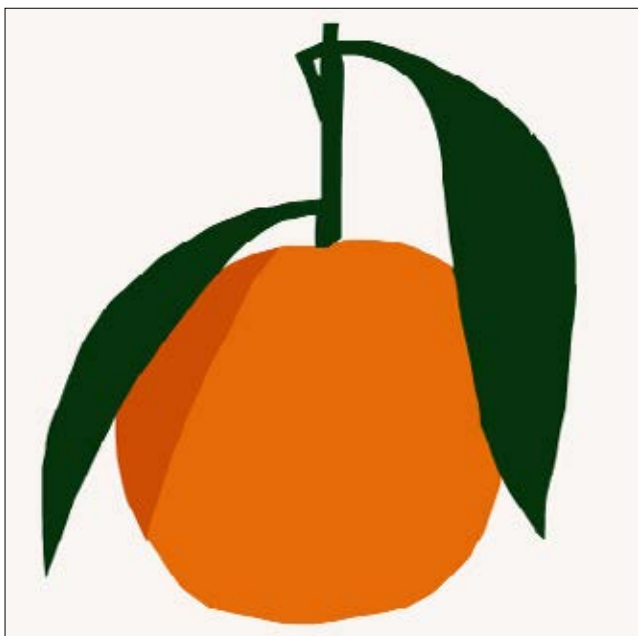

medium: giclée print on hahnemühle matt fibre 200gsm
open edition

390 eur

VERMILLION RED FLOWER

Big size giclée print on hahnemühle matt fibre 200gsm.
Made in Finland.

year: 2020

size: 100cm x 140cm

medium: giclée print on hahnemühle matt fibre 200gsm

open edition

390 eur

Other

MANDARINO

Big size open edition giclée print on hahnemühle matt fibre 200gsm. Made in Finland.

year: 2018

size: 120cm x 120cm

medium: giclée print on hahnemühle matt fibre 200gsm
open edition