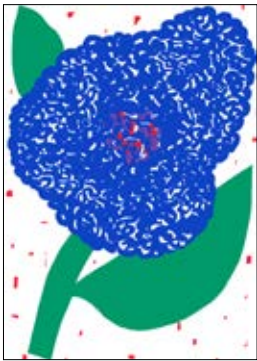

BLUE FLOWER ON RED DOTTED BACKGROUND

Big size giclée print on hahnemühle matt fibre 200gsm.
Made in Finland.

year: 2016

size: 100cm x 140cm

medium: giclée print on hahnemühle matt fibre 200gsm
open edition

390 eur