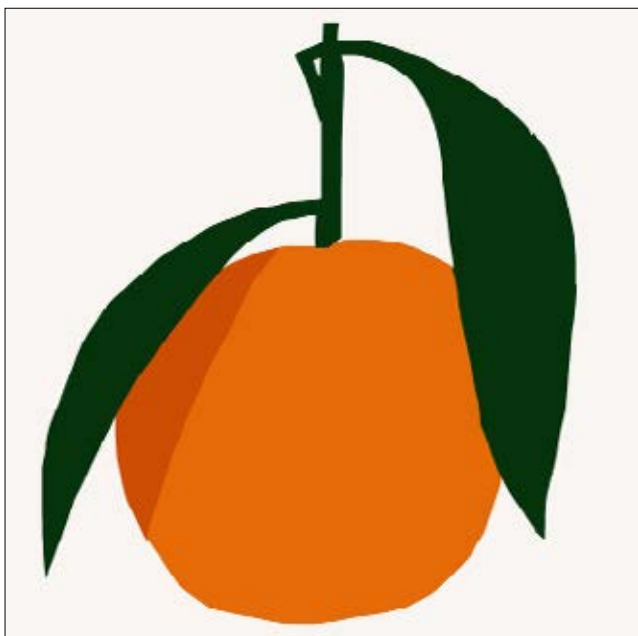

Big size giclée print on hahnemühle matt fibre 200gsm.
Made in Finland.

year: 2020

size: 100cm x 140cm

medium: giclée print on hahnemühle matt fibre 200gsm

open edition

390 eur

RUSSET PLANT

Big size giclée print on hahnemühle matt fibre 200gsm.
Made in Finland.

year: 2020

size: 100cm x 140cm

medium: giclée print on hahnemühle matt fibre 200gsm

open edition

390 eur

Other

MANDARINO

Big size open edition giclée print on hahnemühle matt fibre 200gsm. Made in Finland.

year: 2018

size: 120cm x 120cm

medium: giclée print on hahnemühle matt fibre 200gsm
open edition

420 eur

OLIVE VERDI

Big size open edition giclée print on hahnemühle matt fibre 200gsm. Made in Finland.

year: 2018