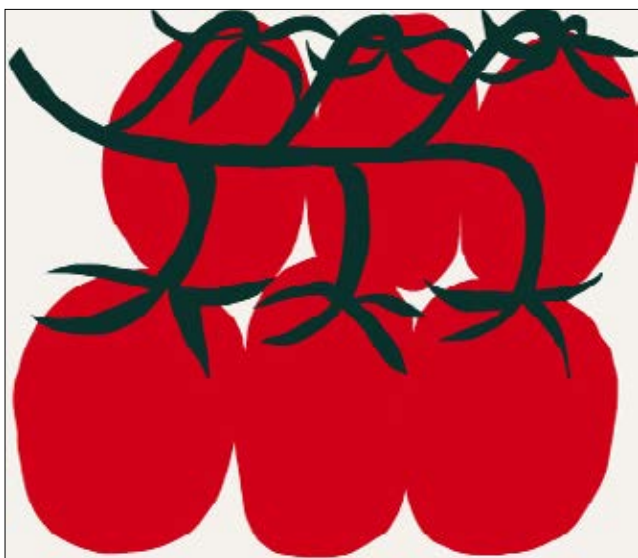

POMODORO PICCADILLY

Big size open edition giclée print on hahnemühle matt fibre 200gsm. Made in Finland.

year: 2018

size: 120cm x 100cm

medium: giclée print on hahnemühle matt fibre 200gsm
open edition

420 eur