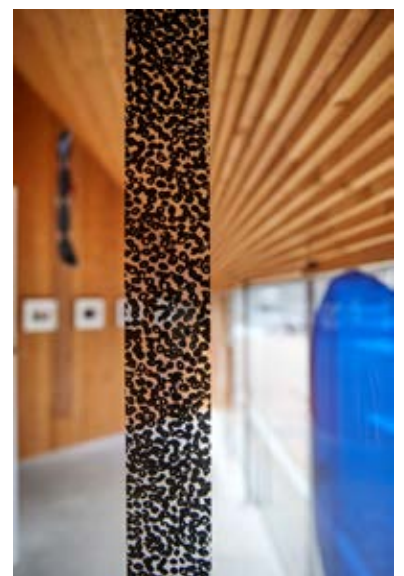

hand crafted oak frames with magnet locking
made in finland

1000 eur

purple shape

sea green circles

hand crafted oak frames with magnet locking

black dots

BLACK DOTS

single edition print on duraflex display film
made in finland